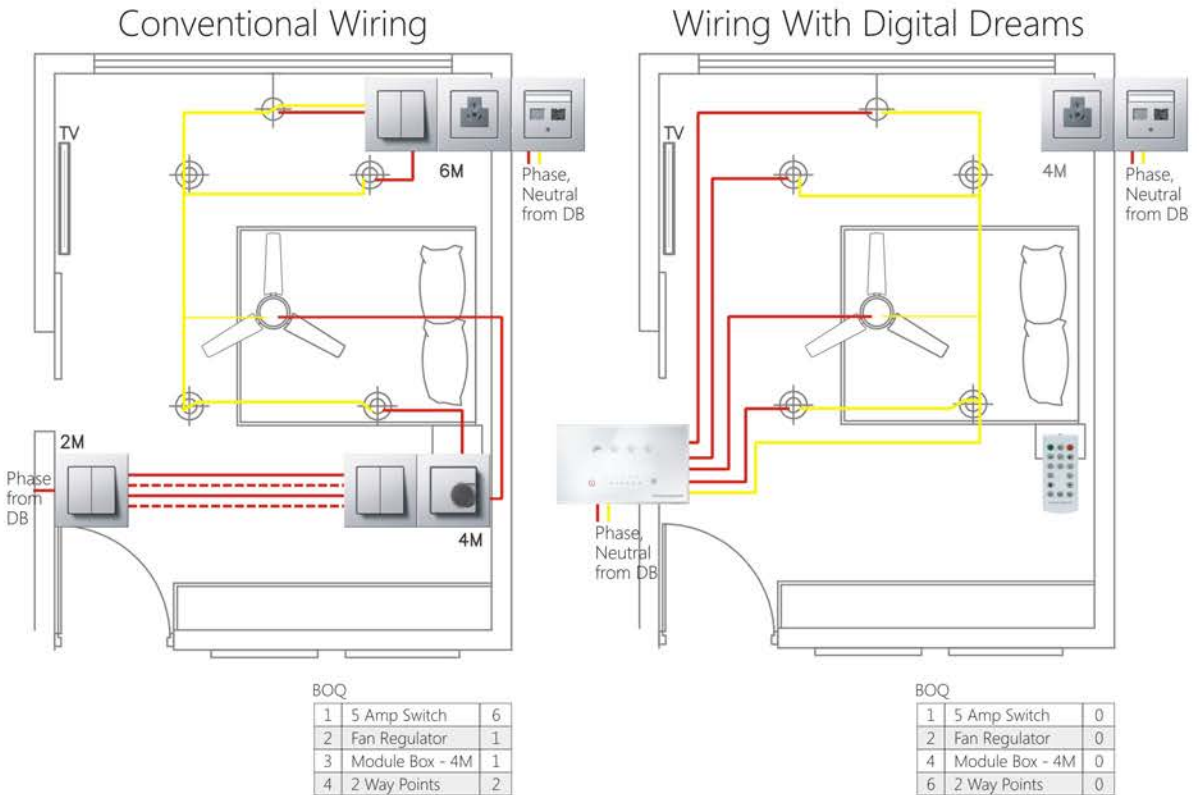

Not the classier alternative; the only alternative

Electrical wiring and switchboard units are decisions considered at the outset of any residential real estate project. And if they are, you (or your customers) get to enjoy Home Automation forever, while hardly making a dent in the pockets. No wonder, smart customers are increasingly demanding their dream homes go "Digital".

DD Benefits

Apartment ready for home automation

Convenience - touch, infra red, wireless control

Mood lighting & integrated curtain control

Modular - start with basic & add over time

Luxury at an affordable cost